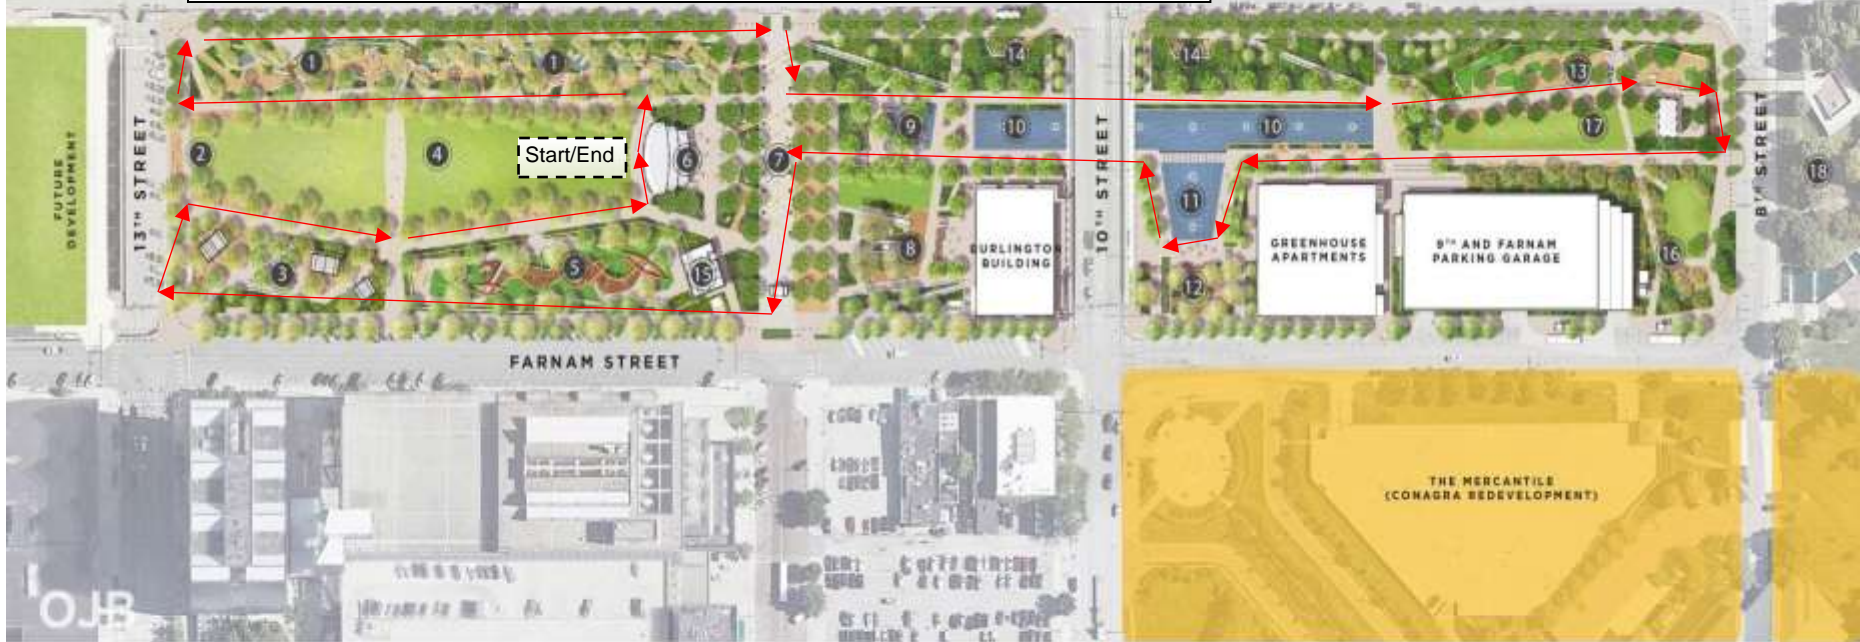

Start at Performance Plaza
 North then turning West to 13th Street
 North then turning East to 11th Street Promenade
 South on Promenade turning East along Cascade Fountain and under 10th Street
 Continue east to 8th Street
 South on 8th, turning West along 8th St. Green around Cove, under 10th back to Promenade
 South along Promenade turning West on Farnam Sidewalk
 North on 13th St., turning East back to Plaza

Gene Leahy Mall

- | | | | |
|------------------------|--------------------------|--------------------|------------------------|
| ① SCULPTURE GARDEN | ⑥ EVENT PAVILION & PLAZA | ⑪ THE BOAT COVE | ⑯ THE GROVE |
| ② ART PLAZA | ⑦ 11TH STREET PROMENADE | ⑫ THE TERRACES | ⑰ EAST EVENT LAWN |
| ③ SOCIAL GARDEN COURTS | ⑧ SLIDE TERRACE | ⑬ DOG PARK | ⑱ HEARTLAND OF AMERICA |
| ④ WEST EVENT LAWN | ⑨ CASCADES FOUNTAIN | ⑭ OVERLOOK GARDENS | |
| ⑤ PLAYGROUND | ⑩ THE POND | ⑮ RESTROOMS | |